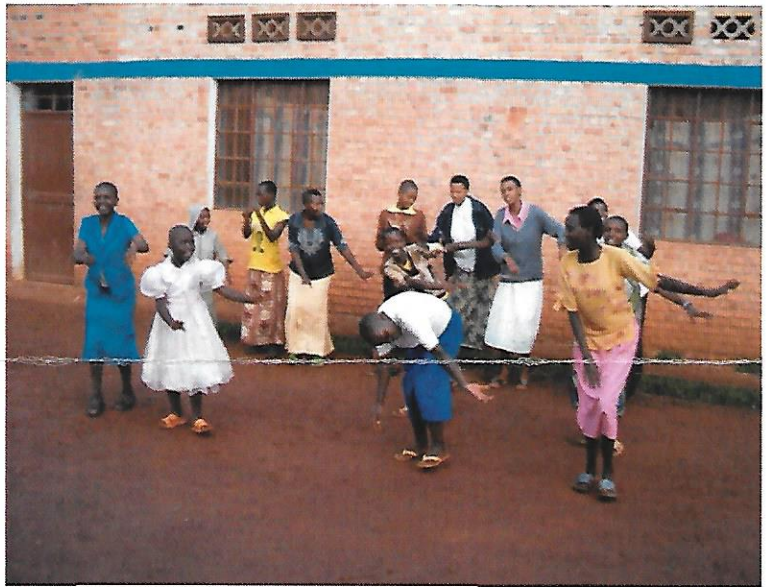

Did you know?

- Our child sponsorship program began in 2006. This will be our sixth year successfully supporting the children of St. Therese of the Little Flower Orphanage in Burundi Africa.

2011-2012 School Attendance for St. Therese of the Little Flower Orphanage :

Grade:	Number of Children:
Primary School I	1
Primary School II	1
Primary School III	6
Primary School IV	5
Primary School V	11
Primary School VI	6
Secondary School Form I	8
Secondary School Form II	3
Secondary School Form III	1
Secondary School Form IV	1
Vocational & Technical Training	2
Mentally Disabled	1
Completed Education	1
Reunited with Family	2
Total	49

The children celebrate the Feast of Christ the King.