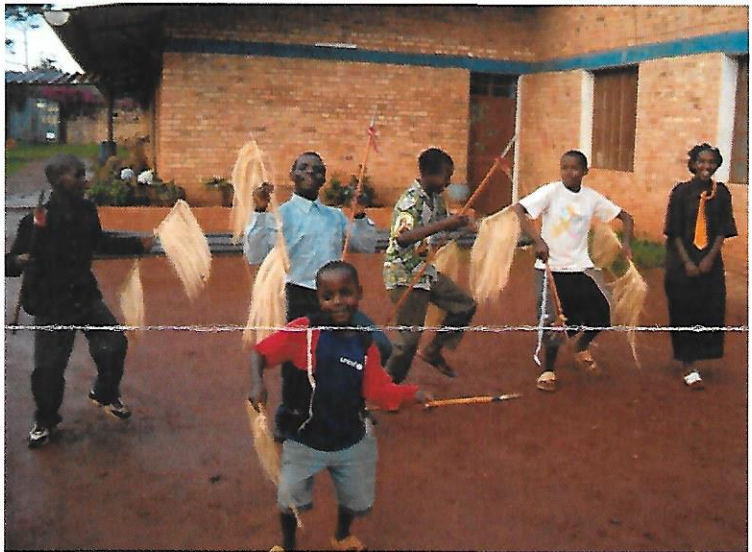

Sr. Pudentiana Kirungo Extends an Invitation to Supporters of STLFWM to Visit Burundi and Tanzania in 2012

Sr. Pudentiana has proposed a visit to Tanzania and Burundi in 2012 to witness the progress of the mission work performed by the Sisters of St. Therese of the Little Flower. A visit will provide a better understanding of the current circumstances and future plans for our missionary work. By working together, new possibilities will arise that will make our mission more fruitful and successful. Anyone interested in traveling to Tanzania and Burundi to visit with Sr. Pudentiana and help further our missionary work may contact her directly at kirungolevina@yahoo.com.